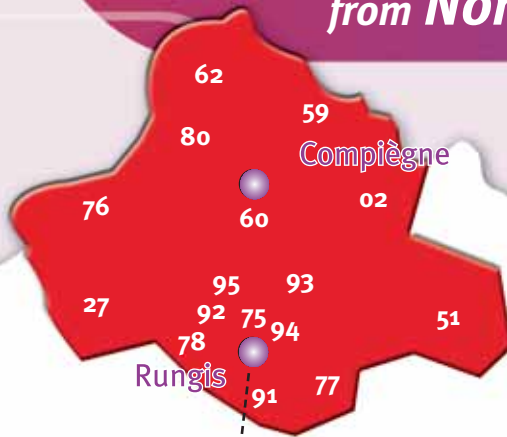

# DISTRICHRONO

An ecological alternative  
for all your *shipments*  
from *North to South-East*

BENELUX  
Belgium - Luxemburg - Netherlands

Daily one way train

Avignon

Espagne

Legend :

- > Rail
- > Road

1 Our system is articulated around our different hubs, linked on a daily basis by rail (dedicated trains Districhrono). From those sites, we organise domestic collections and deliveries by road.