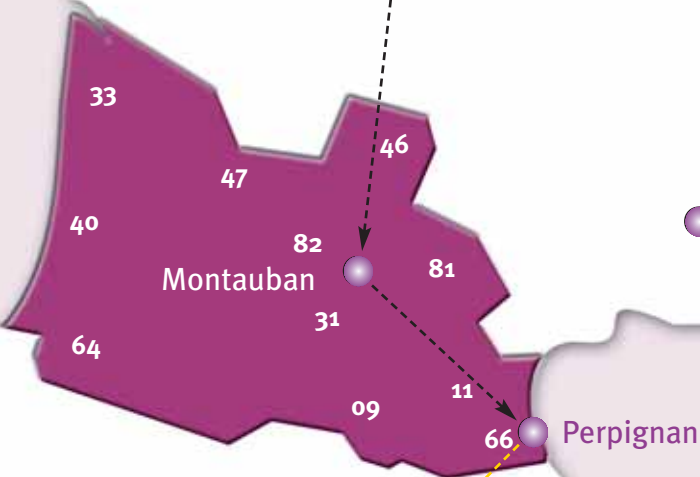

# DISTRICHRONO

An ecological alternative  
for all your *shipments*  
from *North to South-East*

BENELUX  
Belgium - Luxemburg - Netherlands

Daily one way train

Avignon

Espagne

Legend :

- > Rail
- > Road

1 Our system is articulated around our different hubs, linked on a daily basis by rail (dedicated trains Districhrono). From those sites, we organise domestic collections and deliveries by road.