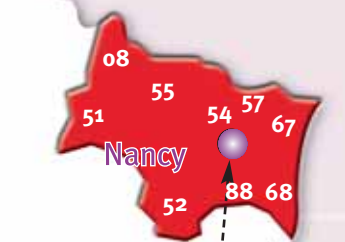

DISTRICHRONO

*An ecological alternative
for all your shipments from North-East
to South-East and Italy*

BENELUX
Belgium - Luxemburg - Netherlands - Germany

Roundtrip trains

Italie

LAZIO

Civitavecchia

Rome

Areas covered in Italy

Puglia

CAMPANIA

BASILICATA

Naples

- Our system is articulated around our different hubs, linked on a daily basis by rail (dedicated trains DISTRICHRONO). From those sites, we organise domestic collections and deliveries by road and by sea.

Legend :

- > Rail
- > Road
- > Ferry