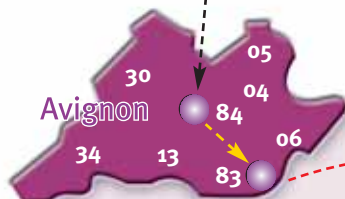

DISTRICHRONO

*An ecological alternative
for all your shipments from North-East
to South-East and Italy*

BENELUX
Belgium - Luxemburg - Netherlands - Germany

Roundtrip trains

Italie

LAZIO

Civitavecchia

Rome

Areas covered in Italy

Puglia

CAMPANIA

BASILICATA

Naples

- Our system is articulated around our different hubs, linked on a daily basis by rail (dedicated trains DISTRICHRONO). From those sites, we organise domestic collections and deliveries by road and by sea.

Legend :

- > Rail
- > Road
- > Ferry