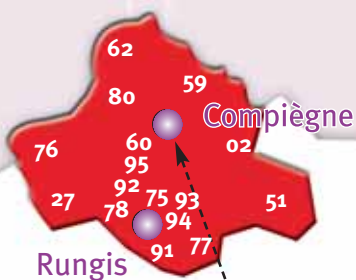

DISTRICHRONO

An ecological alternative for all your shipments from North to South-East and Italy

BENELUX
Belgium - Luxemburg - Netherlands

Daily roundtrips

Italie

Our system is articulated around our different hubs, linked on a daily basis by rail (dedicated trains Districhrono). From those sites, we organise domestic collections and deliveries by road and by sea.

Legend :

- > Rail
- > Road
- > Ferry