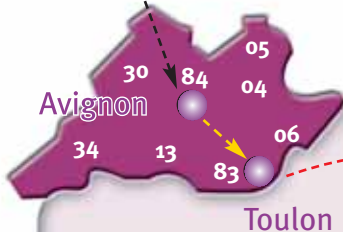

DISTRICHRONO

An ecological alternative for all your shipments from North to South-East and Italy

BENELUX
Belgium - Luxemburg - Netherlands

Daily roundtrips

Italie

Our system is articulated around our different hubs, linked on a daily basis by rail (dedicated trains Districhrono). From those sites, we organise domestic collections and deliveries by road and by sea.

Legend :

- > Rail
- > Road
- > Ferry